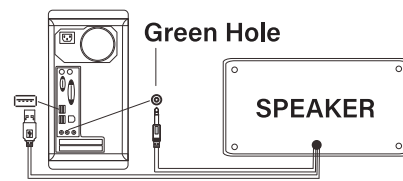

80.00 mm

80.00 mm

110.00 mm

110.00 mm

TEMPEST GAMING M6 SPEAKERS

INSTRUCTION MANUAL

LED light bar

1. Connected to the PC

Hint: : Connect the USB and 3,5mm cable to the rear board of your PC. In general, this will give you better power and sound quality than using USB and 3,5mm front board output.

2. Connected to the smart telephone tablet,MP3/MP4