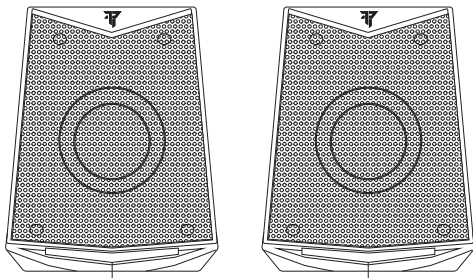

80.00 mm

80.00 mm

110.00 mm

110.00 mm

TEMPEST GAMING M6 SPEAKERS

INSTRUCTION MANUAL

LED light bar

1. Connected to the PC

Hint: : Connect the USB and 3,5mm cable to the rear board of your PC. In general, this will give you better power and sound quality than using USB and 3,5mm front board output.

2. Connected to the smart telephone tablet,MP3/MP4

Hint: DC 5V 600mA-1500mA power supply is recommended.

MORE INFORMATION AT www.tempestofficial.com

80.00 mm

80.00 mm